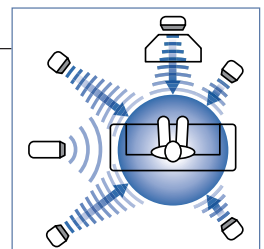

AUTOMATIC OPTIMAL SURROUND SET-UP (with MCACC technology) (DCS-340, DCS-333)

Pioneer's Automatic Optimal Surround Set-up with MCACC technology optimally adjusts your sound, for a quick, easy and accurate set-up. Simply install your home cinema system, plug in the MCACC microphone, push the MCACC set-up button on the remote control and watch it go to work, calculating speaker settings and room acoustics for you. For perfect surround sound that matches your room, all you need to do is sit back and relax.